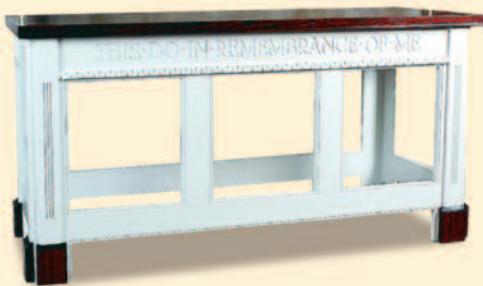

# Tables

A wide variety of communion table styles and finishes are available to complement the other furnishings. The tops and panels are constructed of top quality, cabinet grade plywood with all other parts made of solid wood. All styles are available in closed or open panels. Standard width of communion tables is 24", standard height is 30", length is 54".

**F-102**  
24" Wide x 54" Long x 30" High

**F-306**  
24" Wide x 54" Long x 30" High

**F-302**  
24" Wide x 54" Long x 30" High

**F-406**  
24" Wide x 54" Long x 30" High

**F-204**  
24" Wide x 54" Long x 30" High