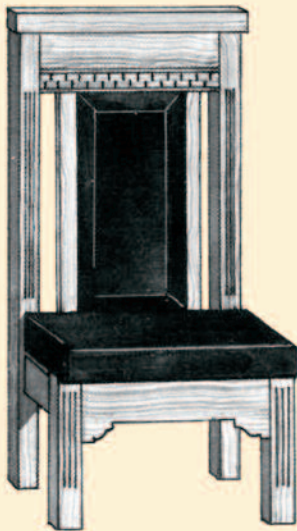

F-105
21" Wide
21" Deep
40" High