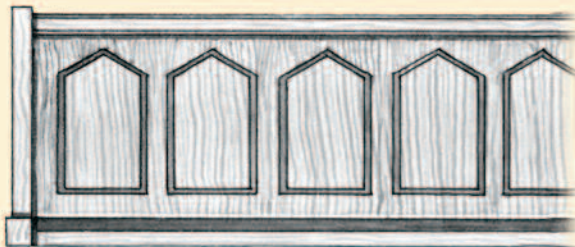

Screens

Front screens are most often chosen with ends to match the pew ends selected. Choir screens are available with ends or returns as needed. Screens are constructed using typical cabinetry joints, stained and finished to match pews. Standard overall height is 34" and 32" at the rail.

F-116

Rails

Several different styles of communion rails are available. Choose from closed or open panels, with covered or open top trays. Cap height is 32", overall height is 34". Kneeler height is a standard 8" and the cushion width is 10".