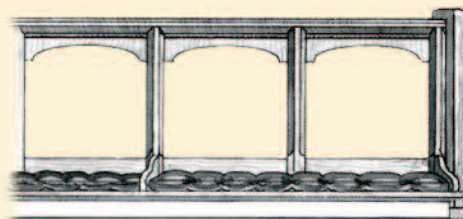

Screens

Front screens are most often chosen with ends to match the pew ends selected. Choir screens are available with ends or returns as needed. Screens are constructed using typical cabinetry joints, stained and finished to match pews. Standard overall height is 34" and 32" at the rail.

Rails

Several different styles of communion rails are available. Choose from closed or open panels, with covered or open top trays. Cap height is 32", overall height is 34". Kneeler height is a standard 8" and the cushion width is 10".

F-211