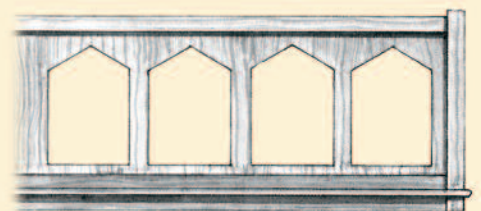

Screens

Front screens are most often chosen with ends to match the pew ends selected. Choir screens are available with ends or returns as needed. Screens are constructed using typical cabinetry joints, stained and finished to match pews. Standard overall height is 34" and 32" at the rail.

Rails

Several different styles of communion rails are available. Choose from closed or open panels, with covered or open top trays. Cap height is 32", overall height is 34". Kneeler height is a standard 8" and the cushion width is 10".

F-213