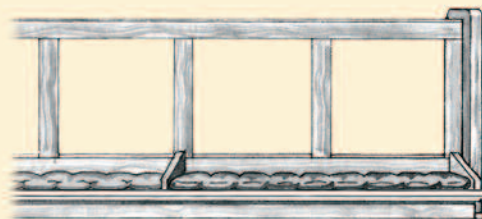

Screens

Front screens are most often chosen with ends to match the pew ends selected. Choir screens are available with ends or returns as needed. Screens are constructed using typical cabinetry joints, stained and finished to match pews. Standard overall height is 34" and 32" at the rail.

Rails

Several different styles of communion rails are available. Choose from closed or open panels, with covered or open top trays. Cap height is 32", overall height is 34". Kneeler height is a standard 8" and the cushion width is 10".

F-611