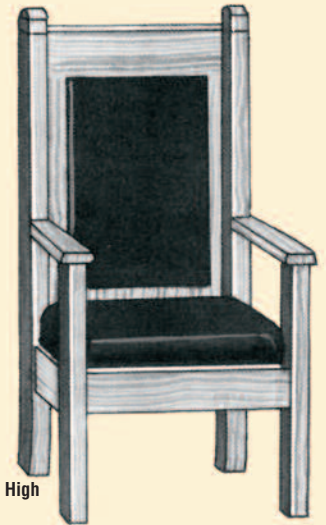

**F-106**  
14" Wide x 14" Deep x 30" High

**F-706**  
14" Wide x 14" Deep x 30" High

**F-206**  
15" Wide x 15" Deep x 30" High

# Chairs and Benches

Chairs crafted by Rainsville Church Pew are sold wood construction to ensure the finest quality and durability, and long lasting beauty. Back caps are optional in styling. Chair seats have ample high-density polyurethane foam, with padded backs covered in top quality Scotchgard® fabric. A variety of fabric styles are available.

Prayer desks and benches are offered in styles that blend nicely with the overall interior and furnishings of your sanctuary.

**F-103**  
25" Wide  
22" Deep  
50" High

**F-703**  
25" Wide  
22" Deep  
50" High