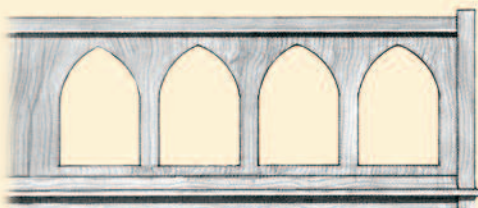

Screens

Front screens are most often chosen with ends to match the pew ends selected. Choir screens are available with ends or returns as needed. Screens are constructed using typical cabinetry joints, stained and finished to match pews. Standard overall height is 34" and 32" at the rail.

Rails

Several different styles of communion rails are available. Choose from closed or open panels, with covered or open top trays. Cap height is 32", overall height is 34". Kneeler height is a standard 8" and the cushion width is 10".

F-613