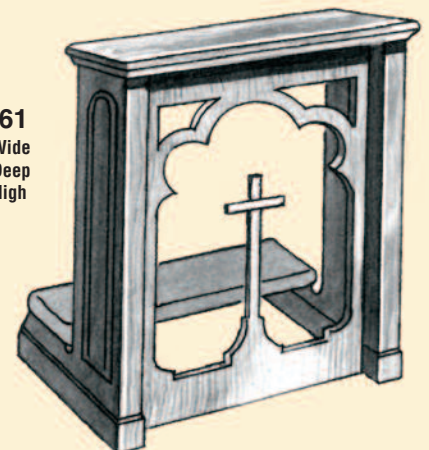

Prayer desks and benches are offered in styles that blend nicely with the overall interior and furnishings of your sanctuary.

**F-103**  
25" Wide  
22" Deep  
50" High

**F-703**  
25" Wide  
22" Deep  
50" High

**F-303**  
25" Wide  
23" Deep  
45" or 50" High

**F-105**  
21" Wide  
21" Deep  
40" High

**F-705**  
21" Wide  
21" Deep  
40" High

**F-560**  
26" Wide  
21" Deep  
34" High

**F-571**

**F-572**

**F-573**

**F-561**  
26" Wide  
22" Deep  
34" High