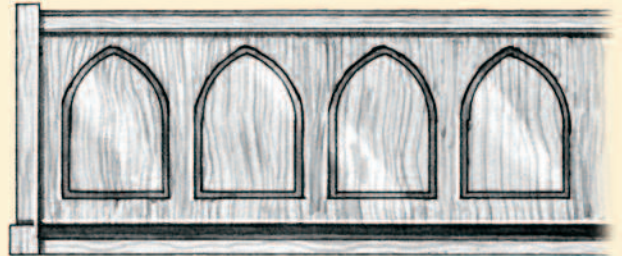

Screens

Front screens are most often chosen with ends to match the pew ends selected. Choir screens are available with ends or returns as needed. Screens are constructed using typical cabinetry joints, stained and finished to match pews. Standard overall height is 34" and 32" at the rail.

F-115

Rails

Several different styles of communion rails are available. Choose from closed or open panels, with covered or open top trays. Cap height is 32", overall height is 34". Kneeler height is a standard 8" and the cushion width is 10".