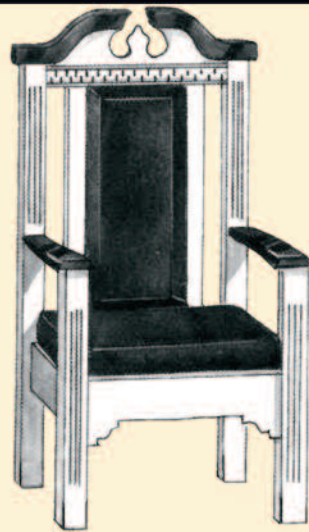

**F-106**  
14" Wide x 14" Deep x 30" High

**F-706**  
14" Wide x 14" Deep x 30" High

**F-206**  
15" Wide x 15" Deep x 30" High

Prayer desks and benches are offered in styles that blend nicely with the overall interior and furnishings of your sanctuary.

**F-103**  
25" Wide  
22" Deep  
50" High

**F-703**  
25" Wide  
22" Deep  
50" High