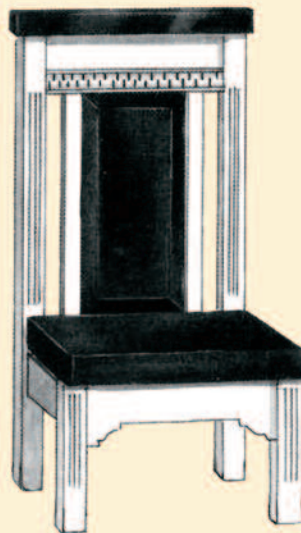

Prayer desks and benches are offered in styles that blend nicely with the overall interior and furnishings of your sanctuary.

**F-103**  
25" Wide  
22" Deep  
50" High

**F-703**  
25" Wide  
22" Deep  
50" High

**F-303**  
25" Wide  
23" Deep  
45" or 50" High

**F-105**  
21" Wide  
21" Deep  
40" High

**F-705**  
21" Wide  
21" Deep  
40" High

**F-560**  
26" Wide  
21" Deep  
34" High

**F-571**

**F-572**

**F-573**