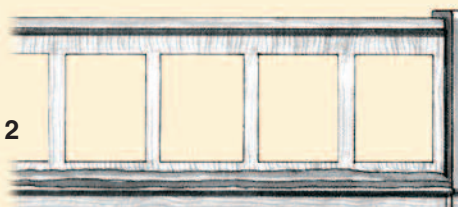

Screens

Front screens are most often chosen with ends to match the pew ends selected. Choir screens are available with ends or returns as needed. Screens are constructed using typical cabinetry joints, stained and finished to match pews. Standard overall height is 34" and 32" at the rail.

Rails

Several different styles of communion rails are available. Choose from closed or open panels, with covered or open top trays. Cap height is 32", overall height is 34". Kneeler height is a standard 8" and the cushion width is 10".

F-212